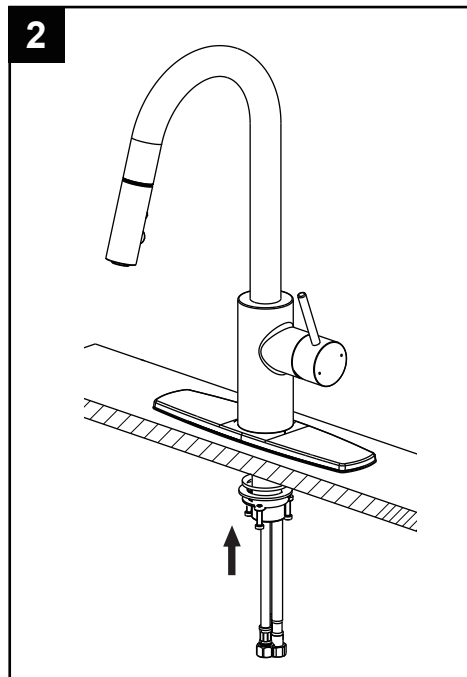

2 Install washer, gasket and mounting nuts onto the shank to cover the mounting hole. Tighten the mounting nut.