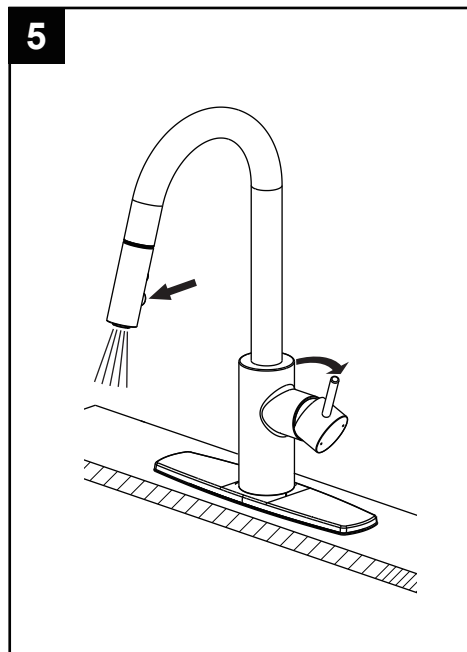

CONSEJOS DE SEGURIDAD

- En el caso de utilizar soldadura para instalar el grifo, remueva los asientos, cartuchos y arandelas antes de usar la llama. De lo contrario, se anulará la garantía para esos componentes.
- Tape la boca del desagüe para prevenir la pérdida de piezas pequeñas.
- 0°C~55°C.

1 Install the 8" base and desk plate.

2 Install washer, gasket and mounting nuts onto the shank to cover the mounting hole. Tighten the mounting nut.

3 Fasten the hoisting block component to the spray hose with screw, and connect the spray hose to the water inlet hose.

4 Install the water inlet hoses and tighten with the wrench.

5 Turn on the handle and press the spray head button into the position shown by the arrow to check the operation. This position is for stream function.

6 Press the spray head button into the other position as shown by the arrow to check for the operation. This position is for the spray function.

NO.	Description	Part No.
1	Hose	5G0009000CP0
2	Retainer Clip	5L0024100PL0
3	Hand Shower	5F0007700CP/AP/HA/HBW0
4	Spout	5B0010800CP/AP/HA/HBW0
5	Cartridge	5D0005300PL0
6	Nut	5T1A0003AL
7	Handle ASSY.	5G0M0068CC
8	Weight	5G0M0069CC
9	Mounting Hardware	5N0055200CP/AP/HA/HBW0
10	Hose Guide	5L0071700PL0
11	Water Inlet Hose	5G0M006601CC7
12	Braided Hose(Hot)	5G0004000CC7
13	Braided Hose(Cold)	5G0004100CC7