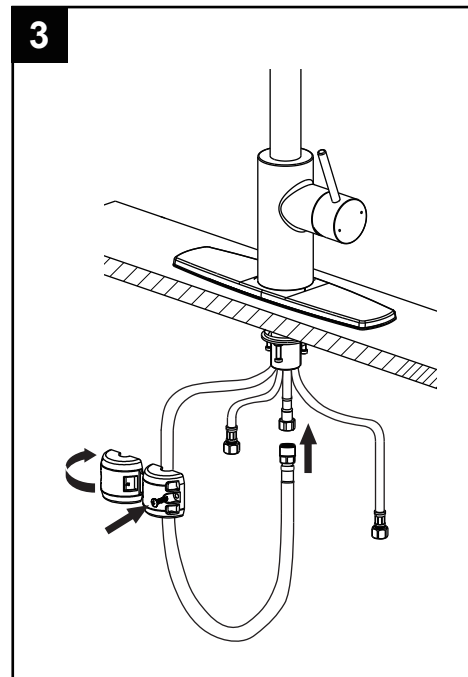

CONSEJOS DE SEGURIDAD

- En el caso de utilizar soldadura para instalar el grifo, remueva los asientos, cartuchos y arandelas antes de usar la llama. De lo contrario, se anulará la garantía para esos componentes.
- Tape la boca del desagüe para prevenir la pérdida de piezas pequeñas.
- 0°C~55°C.

1 Install the 8" base and desk plate.

2 Install washer, gasket and mounting nuts onto the shank to cover the mounting hole. Tighten the mounting nut.

3 Fasten the hoisting block component to the spray hose with screw, and connect the spray hose to the water inlet hose.

4 Install the water inlet hoses and tighten with the wrench.

5 Turn on the handle and press the spray head button into the position shown by the arrow to check the operation. This position is for stream function.

6 Press the spray head button into the other position as shown by the arrow to check for the operation. This position is for the spray function.

NO.	Description	Part No.
1	Hose	5G0009000CP0
2	Retainer Clip	5L0024100PL0
3	Hand Shower	5F0007700CP/AP/HA/HBW0
4	Spout	5B0010800CP/AP/HA/HBW0
5	Cartridge	5D0005300PL0
6	Nut	5T1A0003AL
7	Handle ASSY.	5G0M0068CC
8	Weight	5G0M0069CC
9	Mounting Hardware	5N0055200CP/AP/HA/HBW0
10	Hose Guide	5L0071700PL0
11	Water Inlet Hose	5G0M006601CC7
12	Braided Hose(Hot)	5G0004000CC7
13	Braided Hose(Cold)	5G0004100CC7