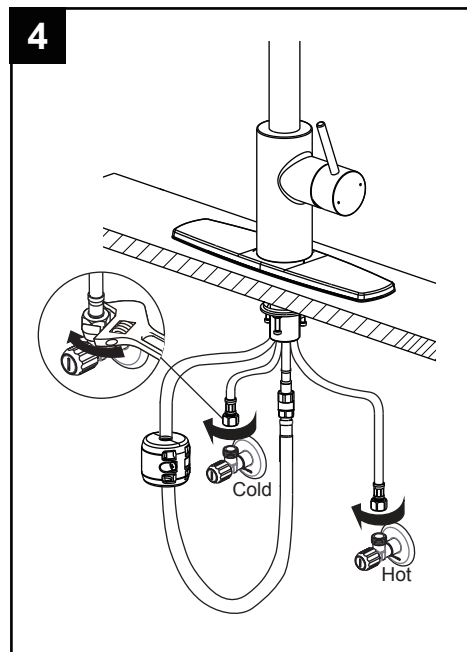

CONSEJOS DE SEGURIDAD

- En el caso de utilizar soldadura para instalar el grifo, remueva los asientos, cartuchos y arandelas antes de usar la llama. De lo contrario, se anulará la garantía para esos componentes.
- Tape la boca del desagüe para prevenir la pérdida de piezas pequeñas.
- 0°C~55°C.

1 Install the 8" base and desk plate.

2 Install washer, gasket and mounting nuts onto the shank to cover the mounting hole. Tighten the mounting nut.

3 Fasten the hoisting block component to the spray hose with screw, and connect the spray hose to the water inlet hose.

4 Install the water inlet hoses and tighten with the wrench.

5 Turn on the handle and press the spray head button into the position shown by the arrow to check the operation. This position is for stream function.

6 Press the spray head button into the other position as shown by the arrow to check for the operation. This position is for the spray function.

NO.	Description	Part No.
1	Hose	5G0009000CP0
2	Retainer Clip	5L0024100PL0
3	Hand Shower	5F0007700CP/AP/HA/HBW0
4	Spout	5B0010800CP/AP/HA/HBW0
5	Cartridge	5D0005300PL0
6	Nut	5T1A0003AL
7	Handle ASSY.	5G0M0068CC
8	Weight	5G0M0069CC
9	Mounting Hardware	5N0055200CP/AP/HA/HBW0
10	Hose Guide	5L0071700PL0
11	Water Inlet Hose	5G0M006601CC7
12	Braided Hose(Hot)	5G0004000CC7
13	Braided Hose(Cold)	5G0004100CC7