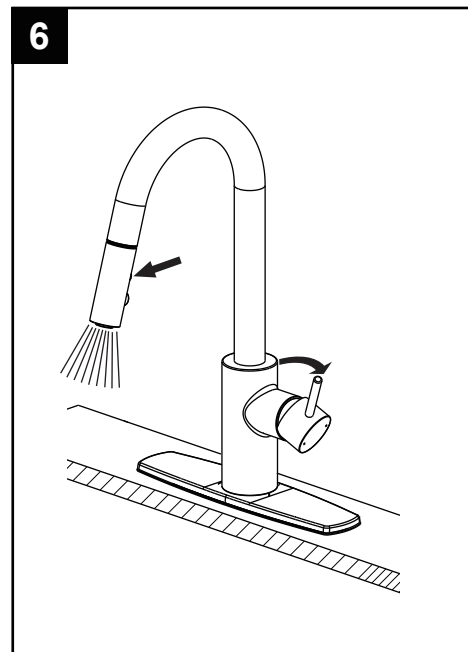

CONSEJOS DE SEGURIDAD

- En el caso de utilizar soldadura para instalar el grifo, remueva los asientos, cartuchos y arandelas antes de usar la llama. De lo contrario, se anulará la garantía para esos componentes.
- Tape la boca del desagüe para prevenir la pérdida de piezas pequeñas.
- 0°C~55°C.

1 Install the 8" base and desk plate.

2 Install washer, gasket and mounting nuts onto the shank to cover the mounting hole. Tighten the mounting nut.

3 Fasten the hoisting block component to the spray hose with screw, and connect the spray hose to the water inlet hose.

4 Install the water inlet hoses and tighten with the wrench.

5 Turn on the handle and press the spray head button into the position shown by the arrow to check the operation. This position is for stream function.

6 Press the spray head button into the other position as shown by the arrow to check for the operation. This position is for the spray function.

NO.	Description	Part No.
1	Hose	5G0009000CP0
2	Retainer Clip	5L0024100PL0
3	Hand Shower	5F0007700CP/AP/HA/HBW0
4	Spout	5B0010800CP/AP/HA/HBW0
5	Cartridge	5D0005300PL0
6	Nut	5T1A0003AL
7	Handle ASSY.	5G0M0068CC
8	Weight	5G0M0069CC
9	Mounting Hardware	5N0055200CP/AP/HA/HBW0
10	Hose Guide	5L0071700PL0
11	Water Inlet Hose	5G0M006601CC7
12	Braided Hose(Hot)	5G0004000CC7
13	Braided Hose(Cold)	5G0004100CC7