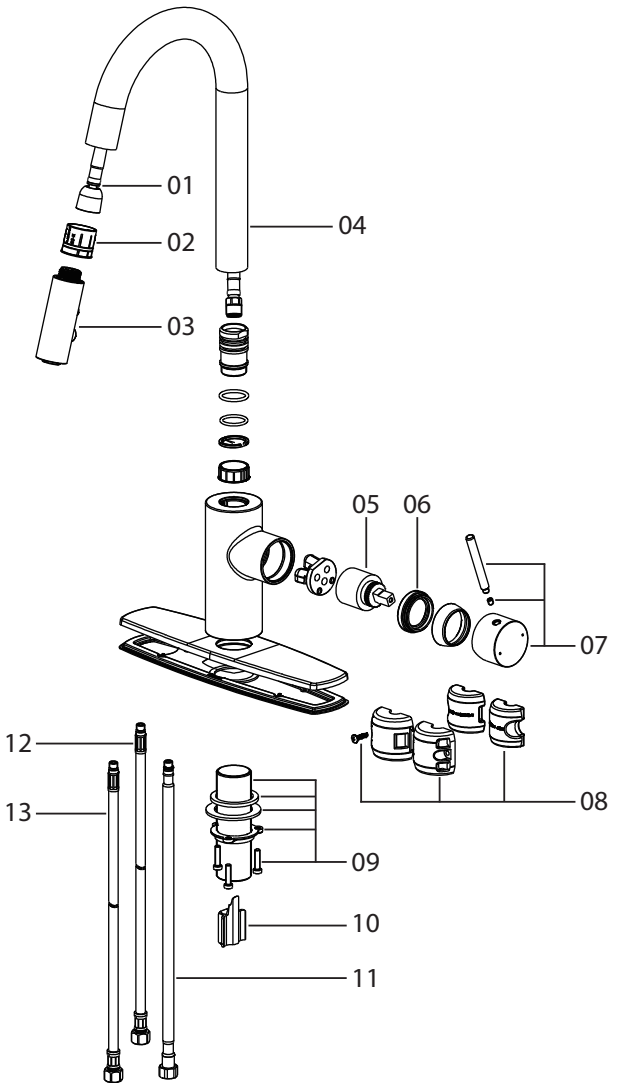

1 Install the 8" base and desk plate.

2 Install washer, gasket and mounting nuts onto the shank to cover the mounting hole. Tighten the mounting nut.

3 Fasten the hoisting block component to the spray hose with screw, and connect the spray hose to the water inlet hose.

4 Install the water inlet hoses and tighten with the wrench.

5 Turn on the handle and press the spray head button into the position shown by the arrow to check the operation. This position is for stream function.

6 Press the spray head button into the other position as shown by the arrow to check for the operation. This position is for the spray function.

NO.	Description	Part No.
1	Hose	5G0009000CP0
2	Retainer Clip	5L0024100PL0
3	Hand Shower	5F0007700CP/AP/HA/HBW0
4	Spout	5B0010800CP/AP/HA/HBW0
5	Cartridge	5D0005300PL0
6	Nut	5T1A0003AL
7	Handle ASSY.	5G0M0068CC
8	Weight	5G0M0069CC
9	Mounting Hardware	5N0055200CP/AP/HA/HBW0
10	Hose Guide	5L0071700PL0
11	Water Inlet Hose	5G0M006601CC7
12	Braided Hose(Hot)	5G0004000CC7
13	Braided Hose(Cold)	5G0004100CC7