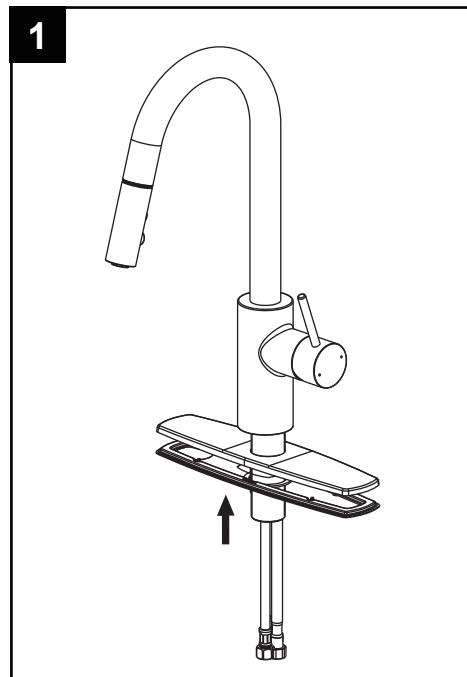

1 Install the 8" base and desk plate.